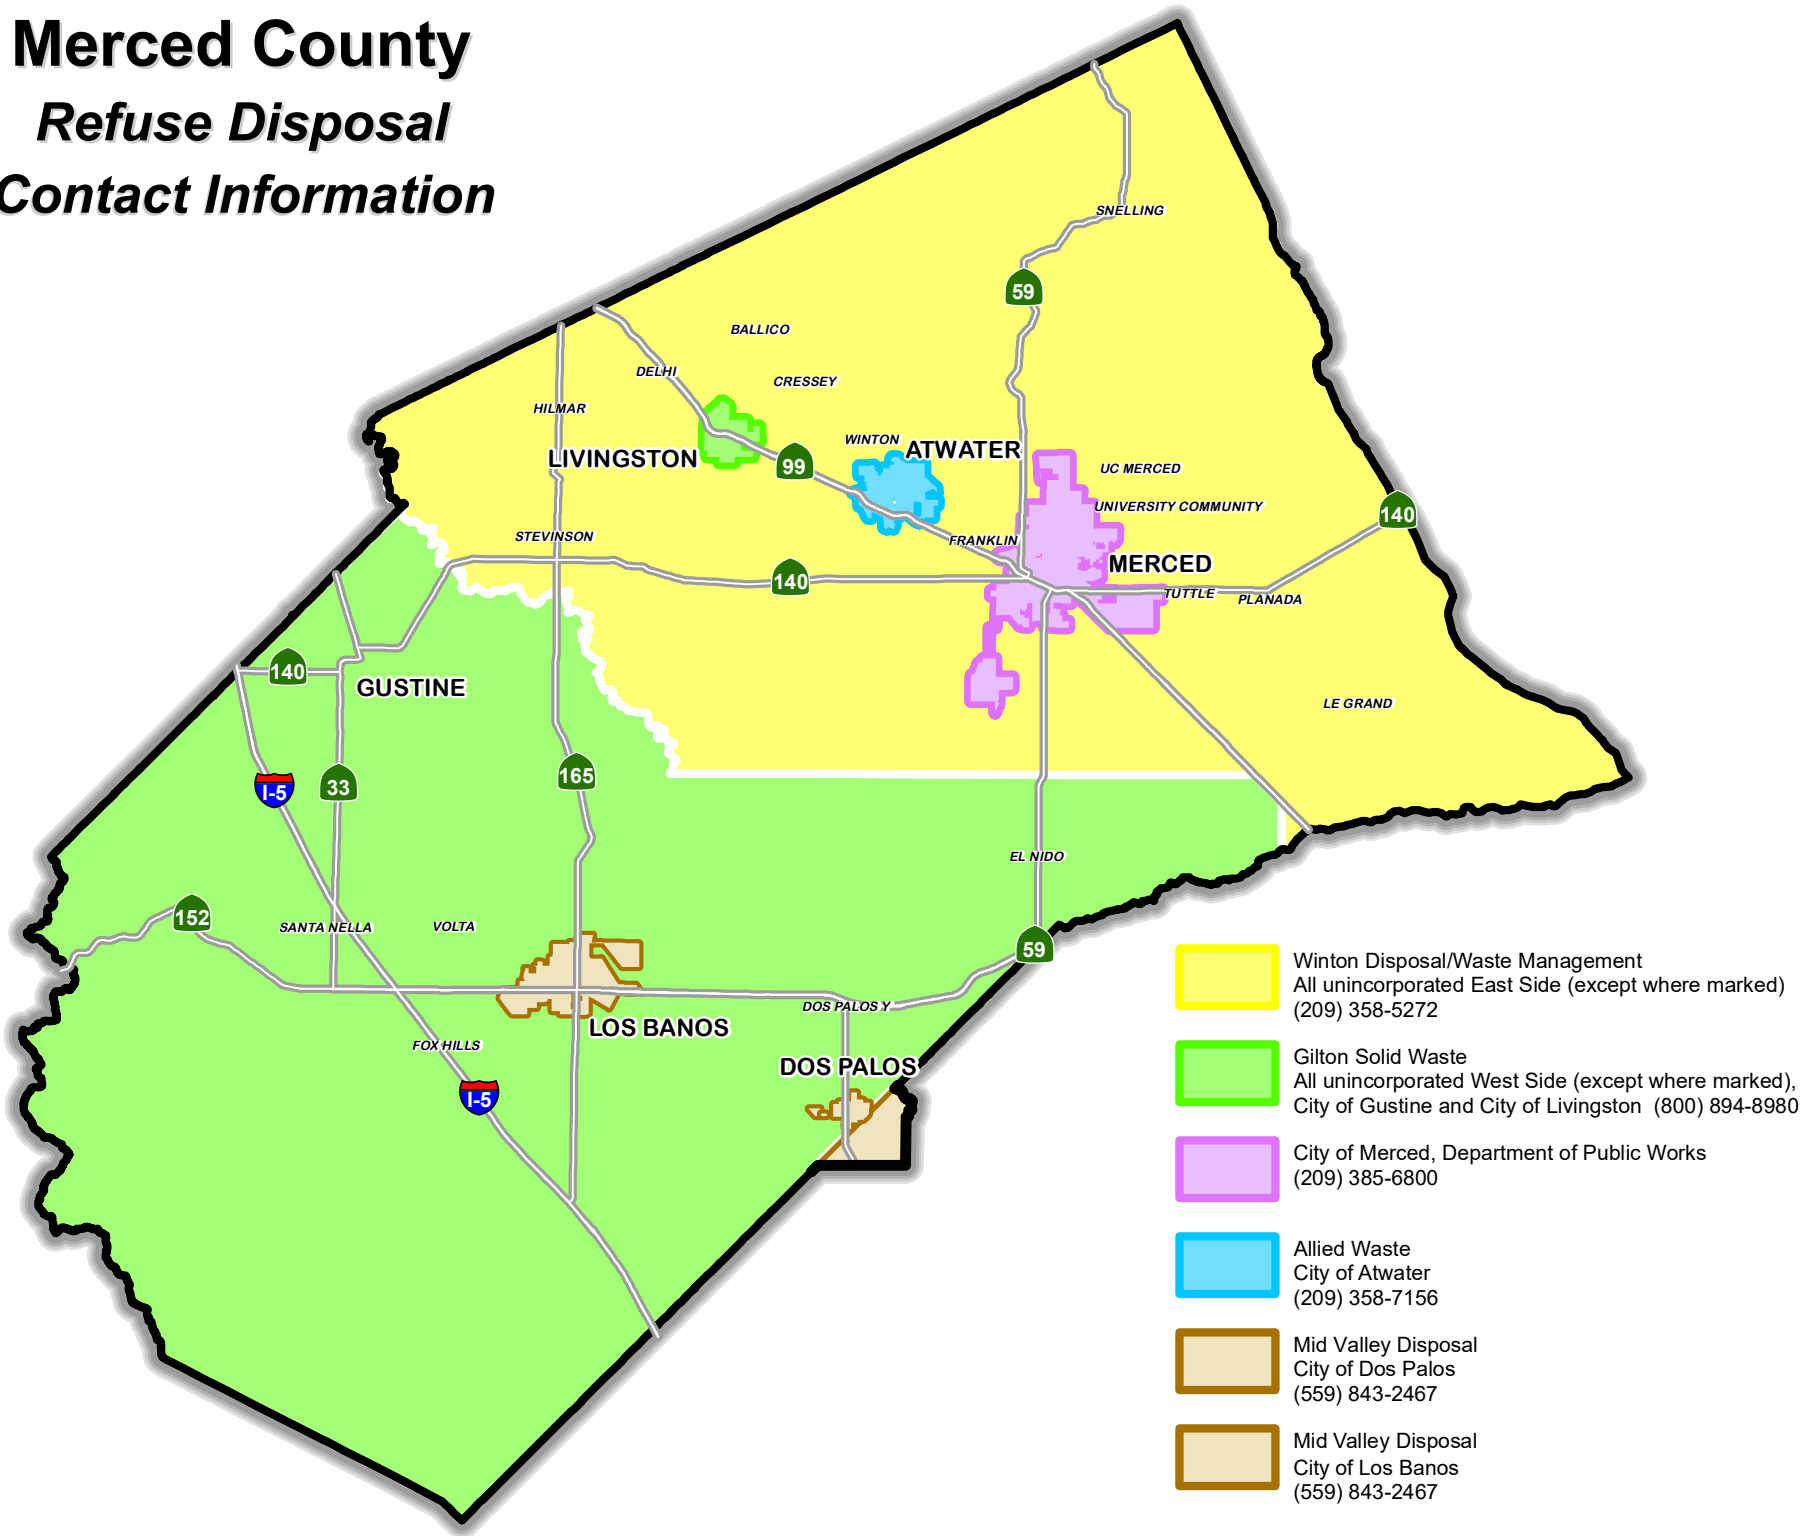

Merced County

Refuse Disposal

Contact Information

- Winton Disposal/Waste Management
All unincorporated East Side (except where marked)
(209) 358-5272
- Gilton Solid Waste
All unincorporated West Side (except where marked),
City of Gustine and City of Livingston (800) 894-8980
- City of Merced, Department of Public Works
(209) 385-6800
- Allied Waste
City of Atwater
(209) 358-7156
- Mid Valley Disposal
City of Dos Palos
(559) 843-2467
- Mid Valley Disposal
City of Los Banos
(559) 843-2467